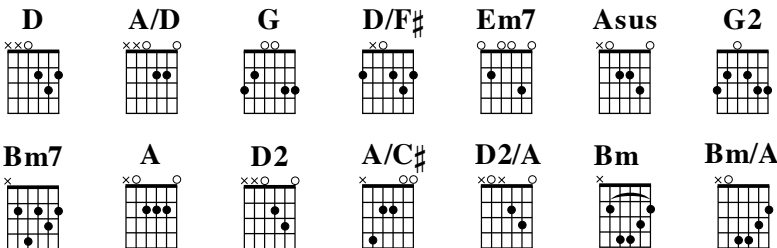

Hiding Place (1 of 2)

Jared Anderson

VERSE 1

D **A/D** **G**
I have found myself a hiding place
D/F# **Em7** **Asus** **A**
I have found myself a secret space
D **A/D** **G**
In the shelter of Almighty's love
Em7 **Asus** **A** **D**
In the safety of the Savior's arms

CHORUS

A **Bm** **G**
I will run to the hiding place
A **Bm** **G**
I will run to the hiding place
A **Bm** **G2** **D**
Draw me ever closer to look upon Your face
Em7 **A** **D**
I will run to the hiding place

VERSE 2

D **A/D** **G**
I have found myself a hiding place
D/F# **Em7** **Asus** **A**
I have found myself a secret space
D **A/D** **G**
In the refuge of the Father's care
Em7 **Asus** **A** **D**
In the cleansing blood of Jesus there

CHORUS

A **Bm** **G** **A** **Bm** **G**
I will run to the hiding place, I will run to the hiding place
A **Bm** **G2** **D**
Draw me ever closer to look upon Your face
Em7 **A** **D**
I will run to the hiding place